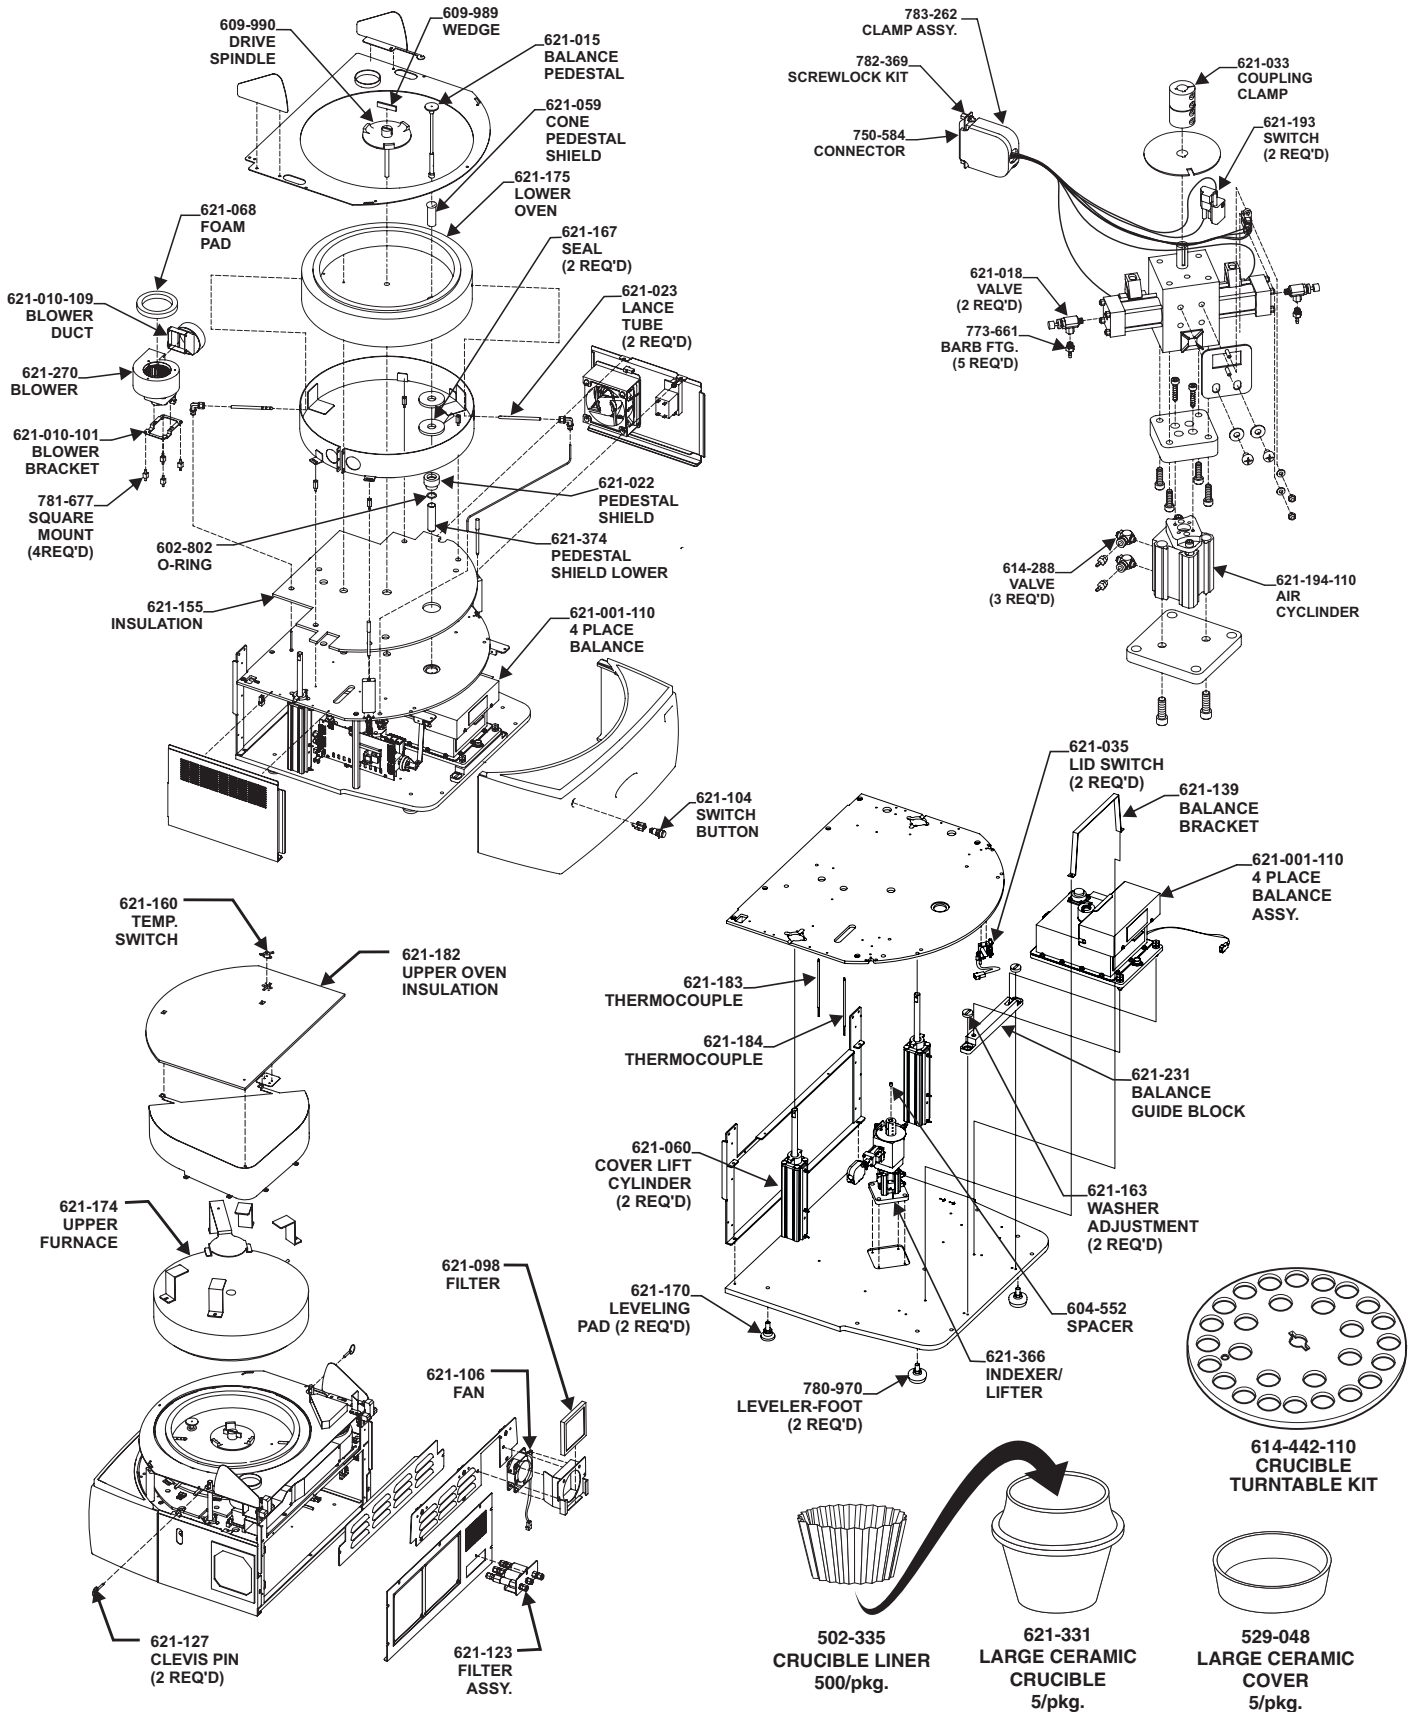

Note: Part numbers and standards' values may change. Consult LECO for the latest information.

GENERAL COMBUSTION SUPPLIES

766-036 Air Regulator
 502-091 Calcium Oxalate Standard (50 g)
 621-331 Ceramic Crucible—Large (5 pkg)
 529-048 Ceramic Crucible Cover—Large (5 pkg)
 502-335 Crucible Foil Liner (500/pkg)
 761-929 Crucible Tongs
 614-442-110 Crucible Turntable—Large (Kit)
 776-978 Glass Scoop
 764-216 Helium Regulator
 501-291 Oxygen Regulator
 778-898 Crucible Cover Forceps

REFERENCE MATERIALS**COAL PROX-PLUS (50 grams)**

Part No.	Desc.	% Volatile	% Ash
502-442	Low	36.0	7.2
502-443	Medium	43.5	9.7
502-444	High	37.2	7.4

COKE PROX-PLUS (50 grams)

Part No.	Desc.	% Volatile	% Ash
502-452	Prox Plus	11.7	0.37